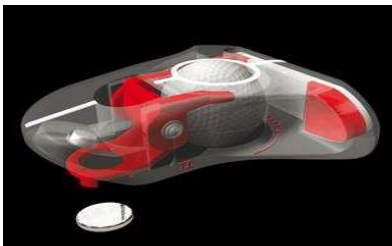

## THE LATEST IN CUSTOMIZED PUTTERS

By: Pam Borges on 05/02/11 12:14 AM

Can you imagine a putter with an adjustable length shaft that enables the ball to be picked up and marked on the green without the need to bend over? That's customization .... that's the *Nickel Putter No. 1 Pro*. It received a 5-Star rating by GolfTest USA, in every performance category, outranking the famed Odyssey 2 Ball Putter.

This German engineered precision designed putter is constructed with a CNC milled lightweight aluminum body enhanced by two lateral embedded counterweights to form one seamless unit. An elongated polymer insert poured into the club face traverses the entire club head enhancing contact with ball, providing an extended target area.

All Nickel Putter are equipped with adjustable grips that adjust to any incremental length between 31-37 inches, as well as rotational adjustments for golfers who consistently miss in one direction of target.

But the No.1 Pro model is the world's first putter designed to accommodate an attachable ball marking mechanism. Accessorize with their Ball Pick-Up device, the most advanced pick-up developed that attaches to the putter end to allow golfers to retrieve the golf ball out of the cup. [www.nickelputter-usa.com](http://www.nickelputter-usa.com)